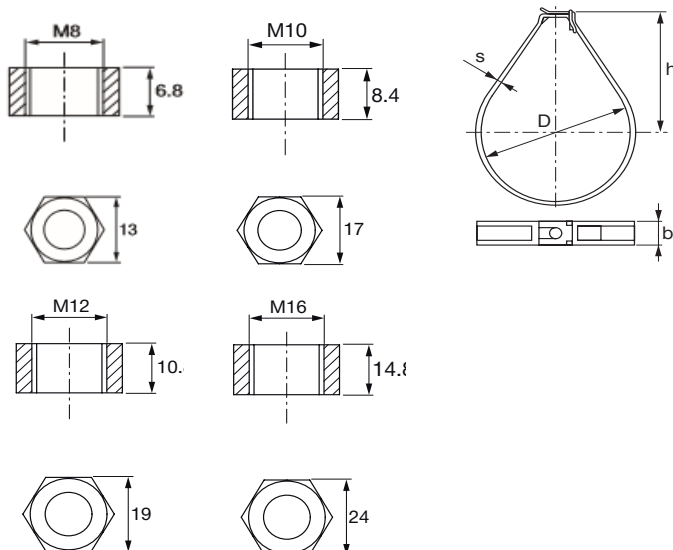

Données techniques

- Matériau : DX51D Z275 - DIN EN 10327
- Finition de surface : électro-zinguée

CODES ARTICLES ET DIMENSIONS

| Désignation | Plage de serrage | Mesures impériales | Largeur et épaisseur de section du collier (b x s) | Charge maximum F (kN) | Distance du centre du tube au sommet - h | Poids | Cond. | Code article |
|-------------------|------------------|--------------------|--|-----------------------|--|-------|-------|--------------|
| M8 MP-SPN 3/4" | 27 - 28 mm | 3/4" | 9 x 2 mm | 2,0 | 55 mm | 60 g | 100 | 2180264 |
| M8 MP-SPN 1" | 34 - 35 mm | 1" | 9 x 2 mm | 2,0 | 60 mm | 63 g | 100 | 2180265 |
| M8 MP-SPN 1 1/4" | 42 - 45 mm | 1 1/4" | 9 x 2 mm | 2,0 | 65 mm | 63 g | 50 | 2180266 |
| M8 MP-SPN 1 1/2" | 48 - 51 mm | 1 1/2" | 9 x 2 mm | 2,0 | 70 mm | 71 g | 50 | 2180267 |
| M8 MP-SPN 2" | 57 - 64 mm | 2" | 9 x 2 mm | 2,0 | 78 mm | 76 g | 50 | 2180268 |
| M10 MP-SPN 3/4" | 27 - 28 mm | 3/4" | 9 x 2 mm | 2,0 | 50 mm | 78 g | 100 | 2180269 |
| M10 MP-SPN 1" | 34 - 35 mm | 1" | 9 x 2 mm | 2,0 | 60 mm | 81 g | 100 | 2180410 |
| M10 MP-SPN 1 1/4" | 42 - 45 mm | 1 1/4" | 9 x 2 mm | 2,0 | 65 mm | 86 g | 50 | 2180411 |
| M10 MP-SPN 1 1/2" | 48 - 51 mm | 1 1/2" | 9 x 2 mm | 2,0 | 70 mm | 89 g | 50 | 2180412 |
| M10 MP-SPN 2" | 57 - 64 mm | 2" | 9 x 2 mm | 2,0 | 78 mm | 94 g | 50 | 2180413 |
| M10 MP-SPN 2 1/2" | 70 - 76 mm | 2 1/2" | 10 x 3 mm | 3,5 | 95 mm | 137 g | 25 | 2180414 |
| M10 MP-SPN 3" | 83 - 89 mm | 3" | 10 x 3 mm | 3,5 | 108 mm | 147 g | 25 | 2180415 |
| M10 MP-SPN 4" | 108 - 114 mm | 4" | 10 x 3 mm | 3,5 | 135 mm | 174 g | 25 | 2180416 |
| M12 MP-SPN 133 | 133 - 133 mm | - | 10 x 3 mm | 5,0 | 140 mm | 211 g | 25 | 2180417 |
| M12 MP-SPN 5" | 140 - 140 mm | 5" | 10 x 3 mm | 5,0 | 148 mm | 217 g | 25 | 2180418 |
| M12 MP-SPN 159 | 159 - 159 mm | - | 10 x 3 mm | 5,0 | 165 mm | 232 g | 25 | 2180419 |
| M12 MP-SPN 6" | 165 - 168 mm | 6" | 10 x 3 mm | 5,0 | 172 mm | 239 g | 25 | 2180420 |
| M16 MP-SPN 219 | 219 - 219 mm | - | 16 x 3 mm | 8,5 | 215 mm | 470 g | 10 | 2180421 |