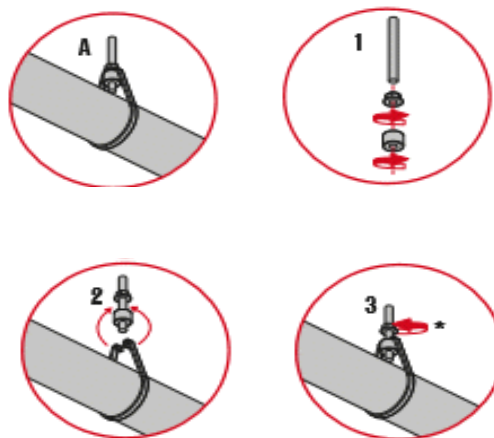

Données techniques

- Matériau : DX51D Z275 - DIN EN 10327
- Finition de surface : électro-zinguée

CODES ARTICLES ET DIMENSIONS

| Désignation | Plage de serrage | Mesures impériales | Largeur et épaisseur de section du collier (b x s) | Charge maximum F (kN) | Distance du centre du tube au sommet - h | Poids | Cond. | Code article |
|-------------------|------------------|--------------------|--|-----------------------|--|-------|-------|--------------|
| M8 MP-SPN 3/4" | 27 - 28 mm | 3/4" | 9 x 2 mm | 2,0 | 55 mm | 60 g | 100 | 2180264 |
| M8 MP-SPN 1" | 34 - 35 mm | 1" | 9 x 2 mm | 2,0 | 60 mm | 63 g | 100 | 2180265 |
| M8 MP-SPN 1 1/4" | 42 - 45 mm | 1 1/4" | 9 x 2 mm | 2,0 | 65 mm | 63 g | 50 | 2180266 |
| M8 MP-SPN 1 1/2" | 48 - 51 mm | 1 1/2" | 9 x 2 mm | 2,0 | 70 mm | 71 g | 50 | 2180267 |
| M8 MP-SPN 2" | 57 - 64 mm | 2" | 9 x 2 mm | 2,0 | 78 mm | 76 g | 50 | 2180268 |
| M10 MP-SPN 3/4" | 27 - 28 mm | 3/4" | 9 x 2 mm | 2,0 | 50 mm | 78 g | 100 | 2180269 |
| M10 MP-SPN 1" | 34 - 35 mm | 1" | 9 x 2 mm | 2,0 | 60 mm | 81 g | 100 | 2180410 |
| M10 MP-SPN 1 1/4" | 42 - 45 mm | 1 1/4" | 9 x 2 mm | 2,0 | 65 mm | 86 g | 50 | 2180411 |
| M10 MP-SPN 1 1/2" | 48 - 51 mm | 1 1/2" | 9 x 2 mm | 2,0 | 70 mm | 89 g | 50 | 2180412 |
| M10 MP-SPN 2" | 57 - 64 mm | 2" | 9 x 2 mm | 2,0 | 78 mm | 94 g | 50 | 2180413 |
| M10 MP-SPN 2 1/2" | 70 - 76 mm | 2 1/2" | 10 x 3 mm | 3,5 | 95 mm | 137 g | 25 | 2180414 |
| M10 MP-SPN 3" | 83 - 89 mm | 3" | 10 x 3 mm | 3,5 | 108 mm | 147 g | 25 | 2180415 |
| M10 MP-SPN 4" | 108 - 114 mm | 4" | 10 x 3 mm | 3,5 | 135 mm | 174 g | 25 | 2180416 |
| M12 MP-SPN 133 | 133 - 133 mm | - | 10 x 3 mm | 5,0 | 140 mm | 211 g | 25 | 2180417 |
| M12 MP-SPN 5" | 140 - 140 mm | 5" | 10 x 3 mm | 5,0 | 148 mm | 217 g | 25 | 2180418 |
| M12 MP-SPN 159 | 159 - 159 mm | - | 10 x 3 mm | 5,0 | 165 mm | 232 g | 25 | 2180419 |
| M12 MP-SPN 6" | 165 - 168 mm | 6" | 10 x 3 mm | 5,0 | 172 mm | 239 g | 25 | 2180420 |
| M16 MP-SPN 219 | 219 - 219 mm | - | 16 x 3 mm | 8,5 | 215 mm | 470 g | 10 | 2180421 |