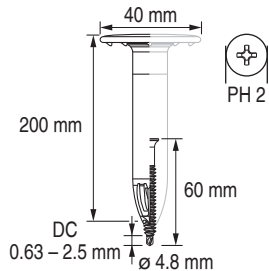

# S-IDP 4.8S/40x220 # 2045772

Rostfrei/Inox/Stainless

2059200