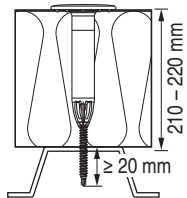

# S-IDP 4.8S/40x220 # 2045772

Rostfrei/Inox/Stainless

2059200