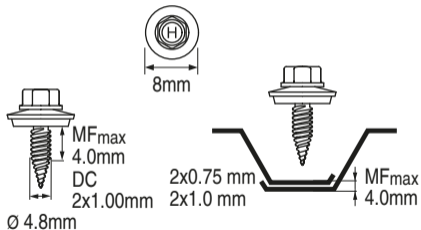

S-MS 41S 4,8x20 M9

2271511

Rostfrei / Inox / Stainless A2

2272972